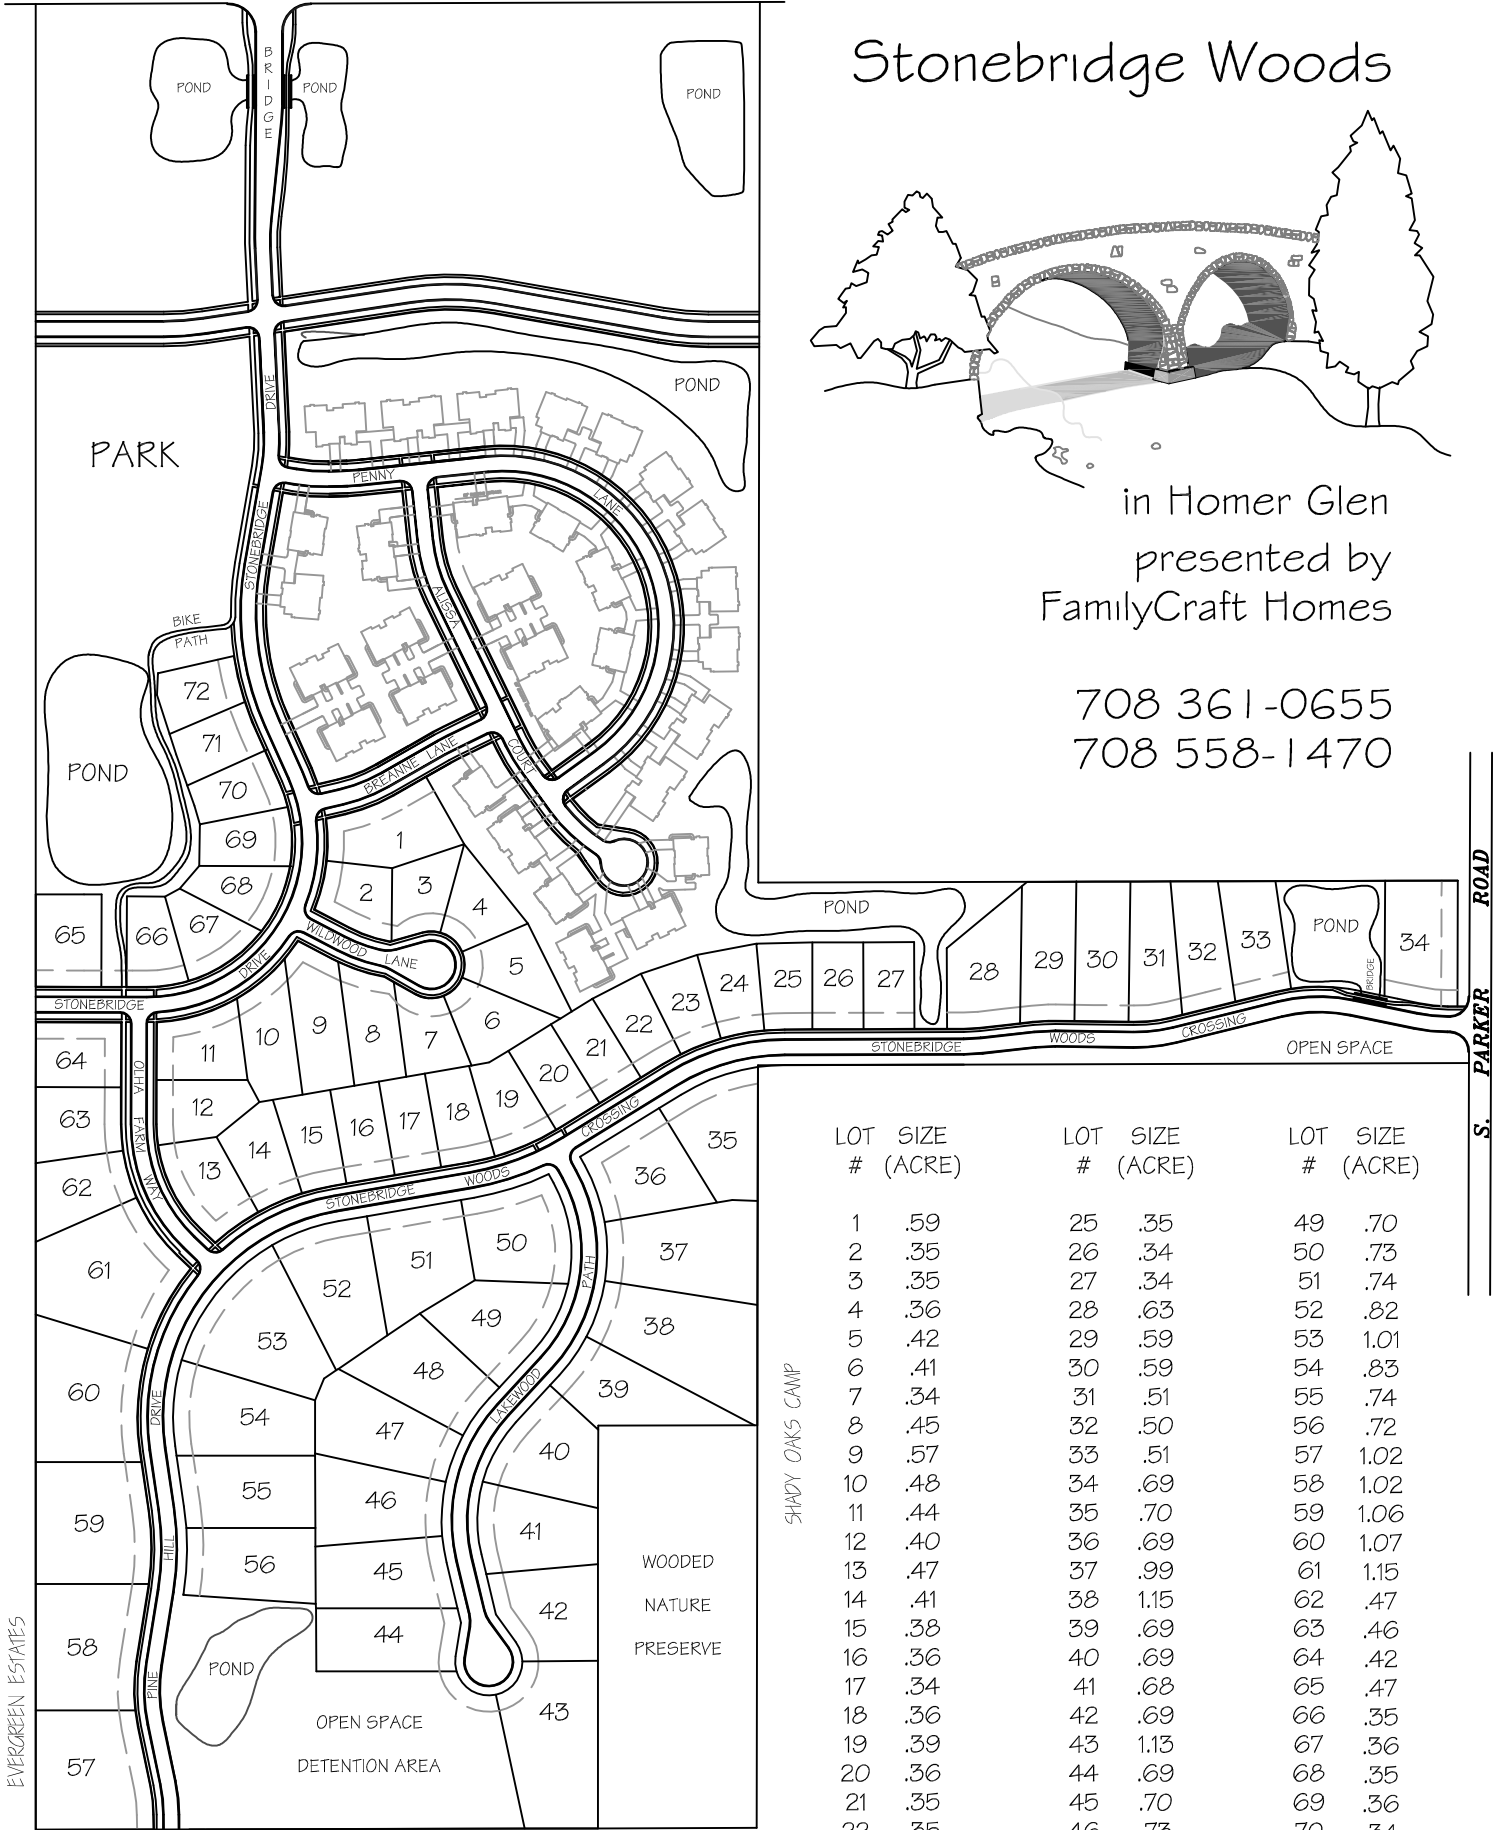

Stonebridge Woods

in Homer Glen
presented by
FamilyCraft Homes

708 361-0655
708 558-1470

SHADY OAKS CAMP

LOT #	SIZE (ACRE)	LOT #	SIZE (ACRE)	LOT #	SIZE (ACRE)
1	.59	25	.35	49	.70
2	.35	26	.34	50	.73
3	.35	27	.34	51	.74
4	.36	28	.63	52	.82
5	.42	29	.59	53	1.01
6	.41	30	.59	54	.83
7	.34	31	.51	55	.74
8	.45	32	.50	56	.72
9	.57	33	.51	57	1.02
10	.48	34	.69	58	1.02
11	.44	35	.70	59	1.06
12	.40	36	.69	60	1.07
13	.47	37	.99	61	1.15
14	.41	38	1.15	62	.47
15	.38	39	.69	63	.46
16	.36	40	.69	64	.42
17	.34	41	.68	65	.47
18	.36	42	.69	66	.35
19	.39	43	1.13	67	.36
20	.36	44	.69	68	.35
21	.35	45	.70	69	.36
22	.35	46	.73	70	.34
23	.34	47	.78	71	.35
24	.35	48	.72	72	.35

S. PARKER ROAD