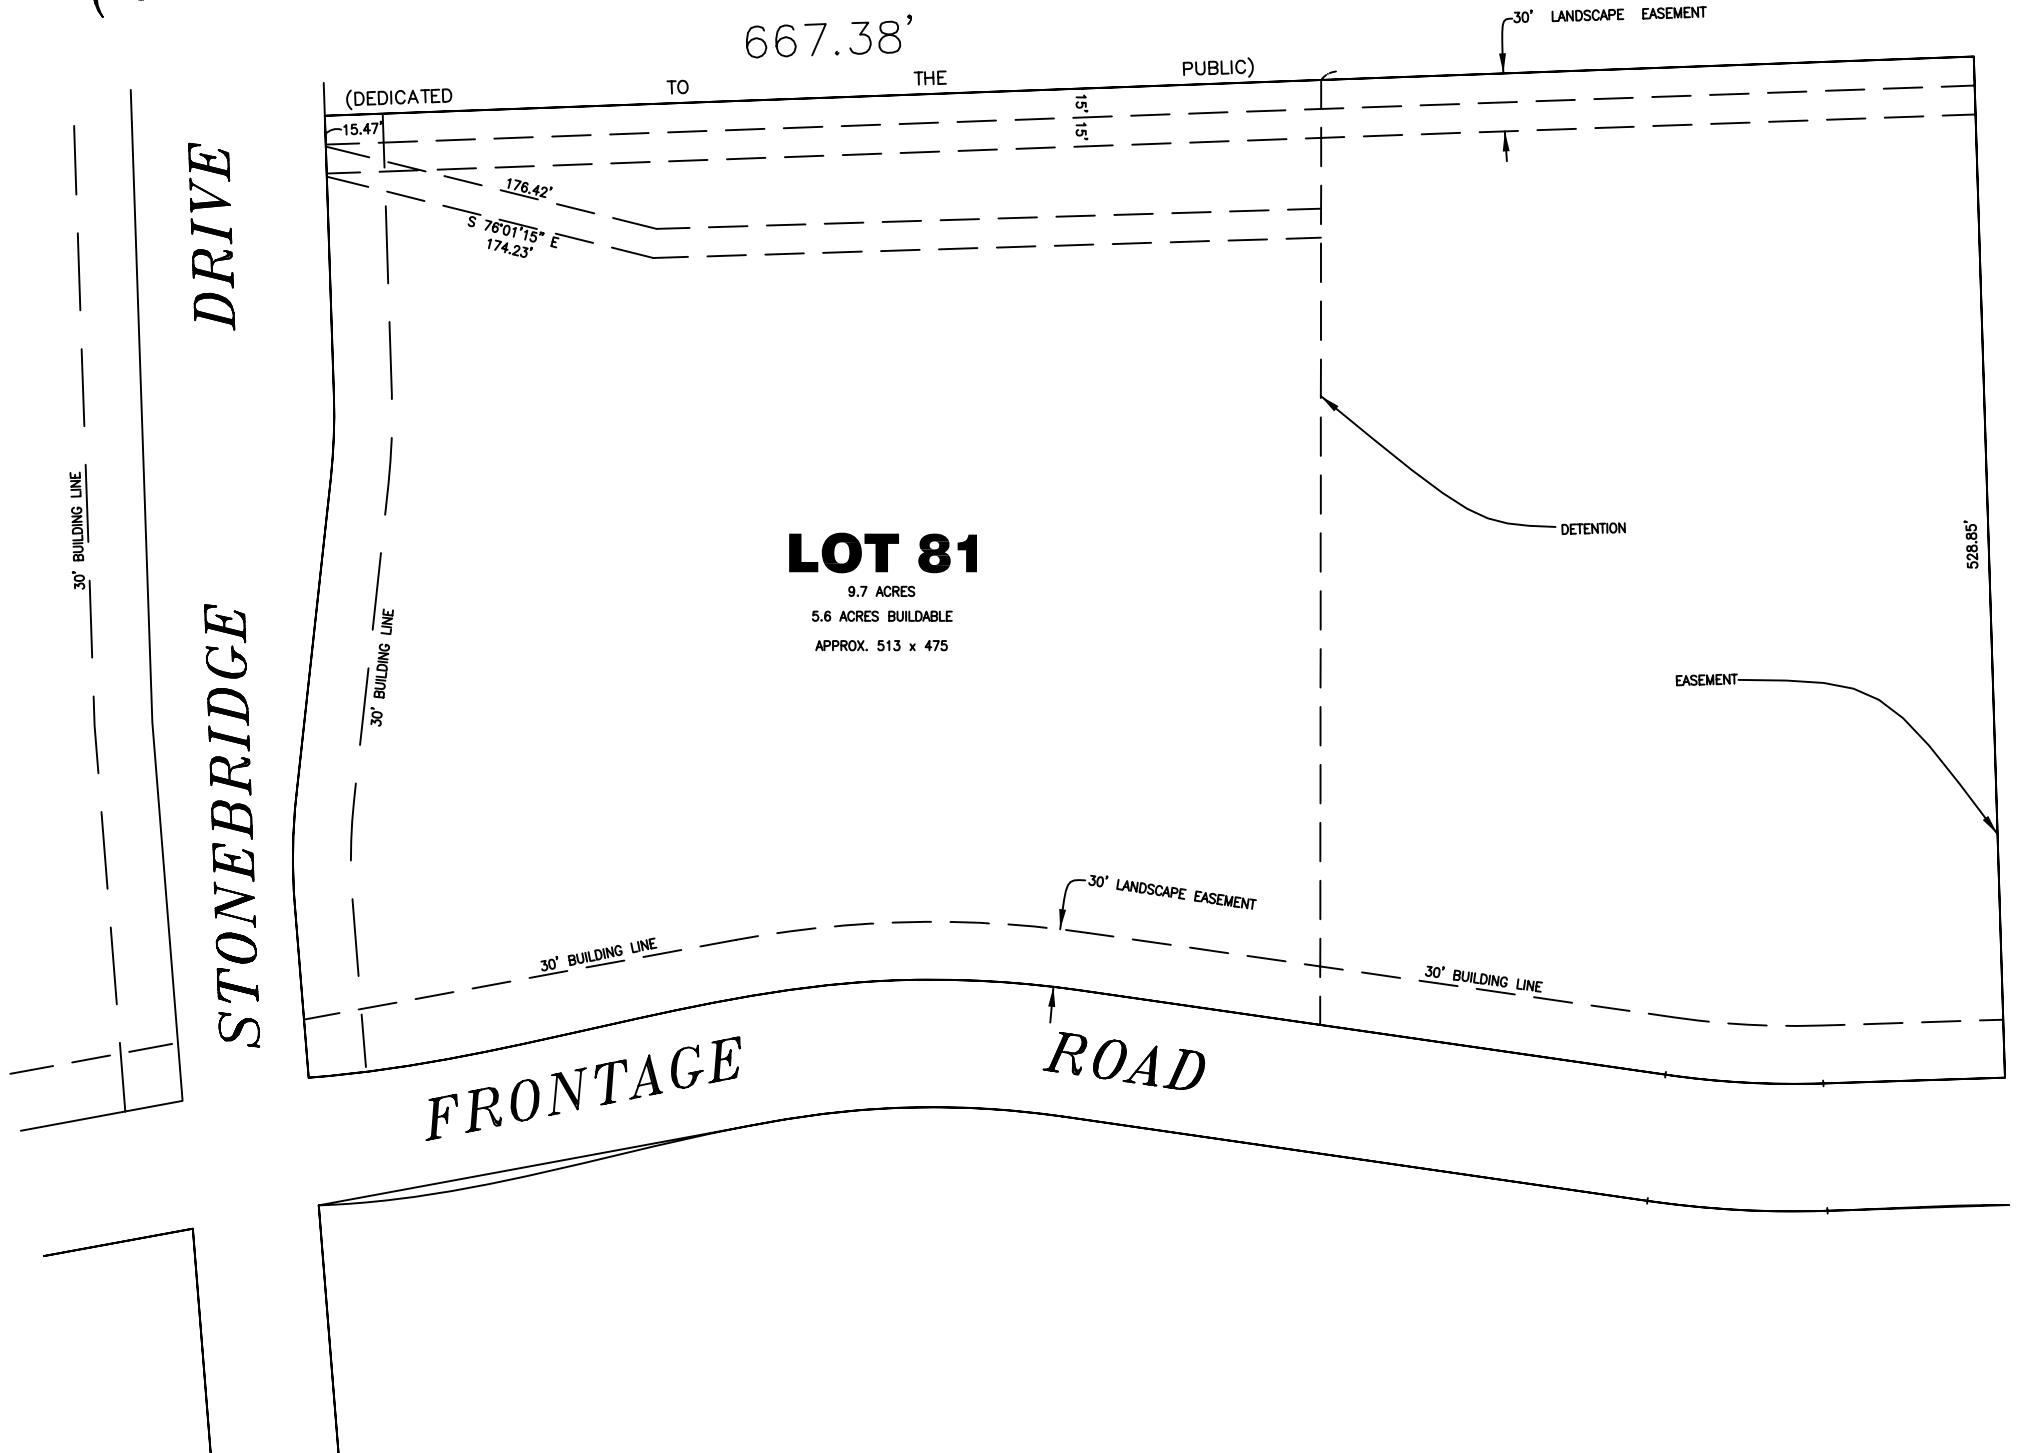

(159th St. ILLINOIS ROUTE 7)

**LOT 81**

9.7 ACRES  
5.6 ACRES BUILDABLE  
APPROX. 513 x 475